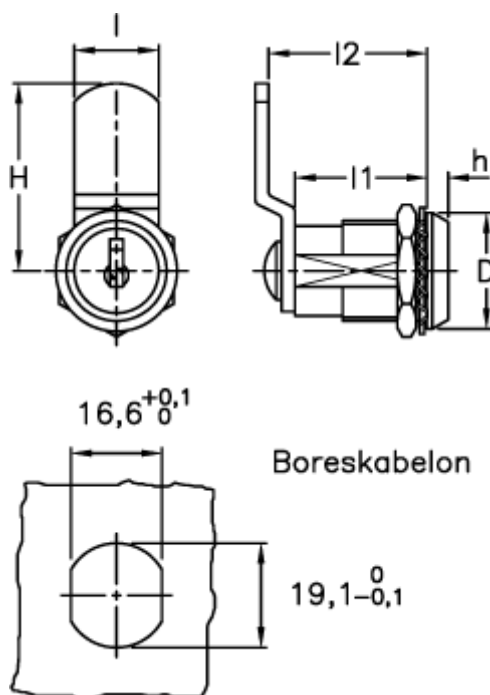

# Data Sheet

Article number: 2310421477

Description: E+G Latch w/lock  
CSU.25/36-30

## Measures

D = 23  
H = 35.5  
h = 5  
l = 16  
l1 = 25  
l2 = 30